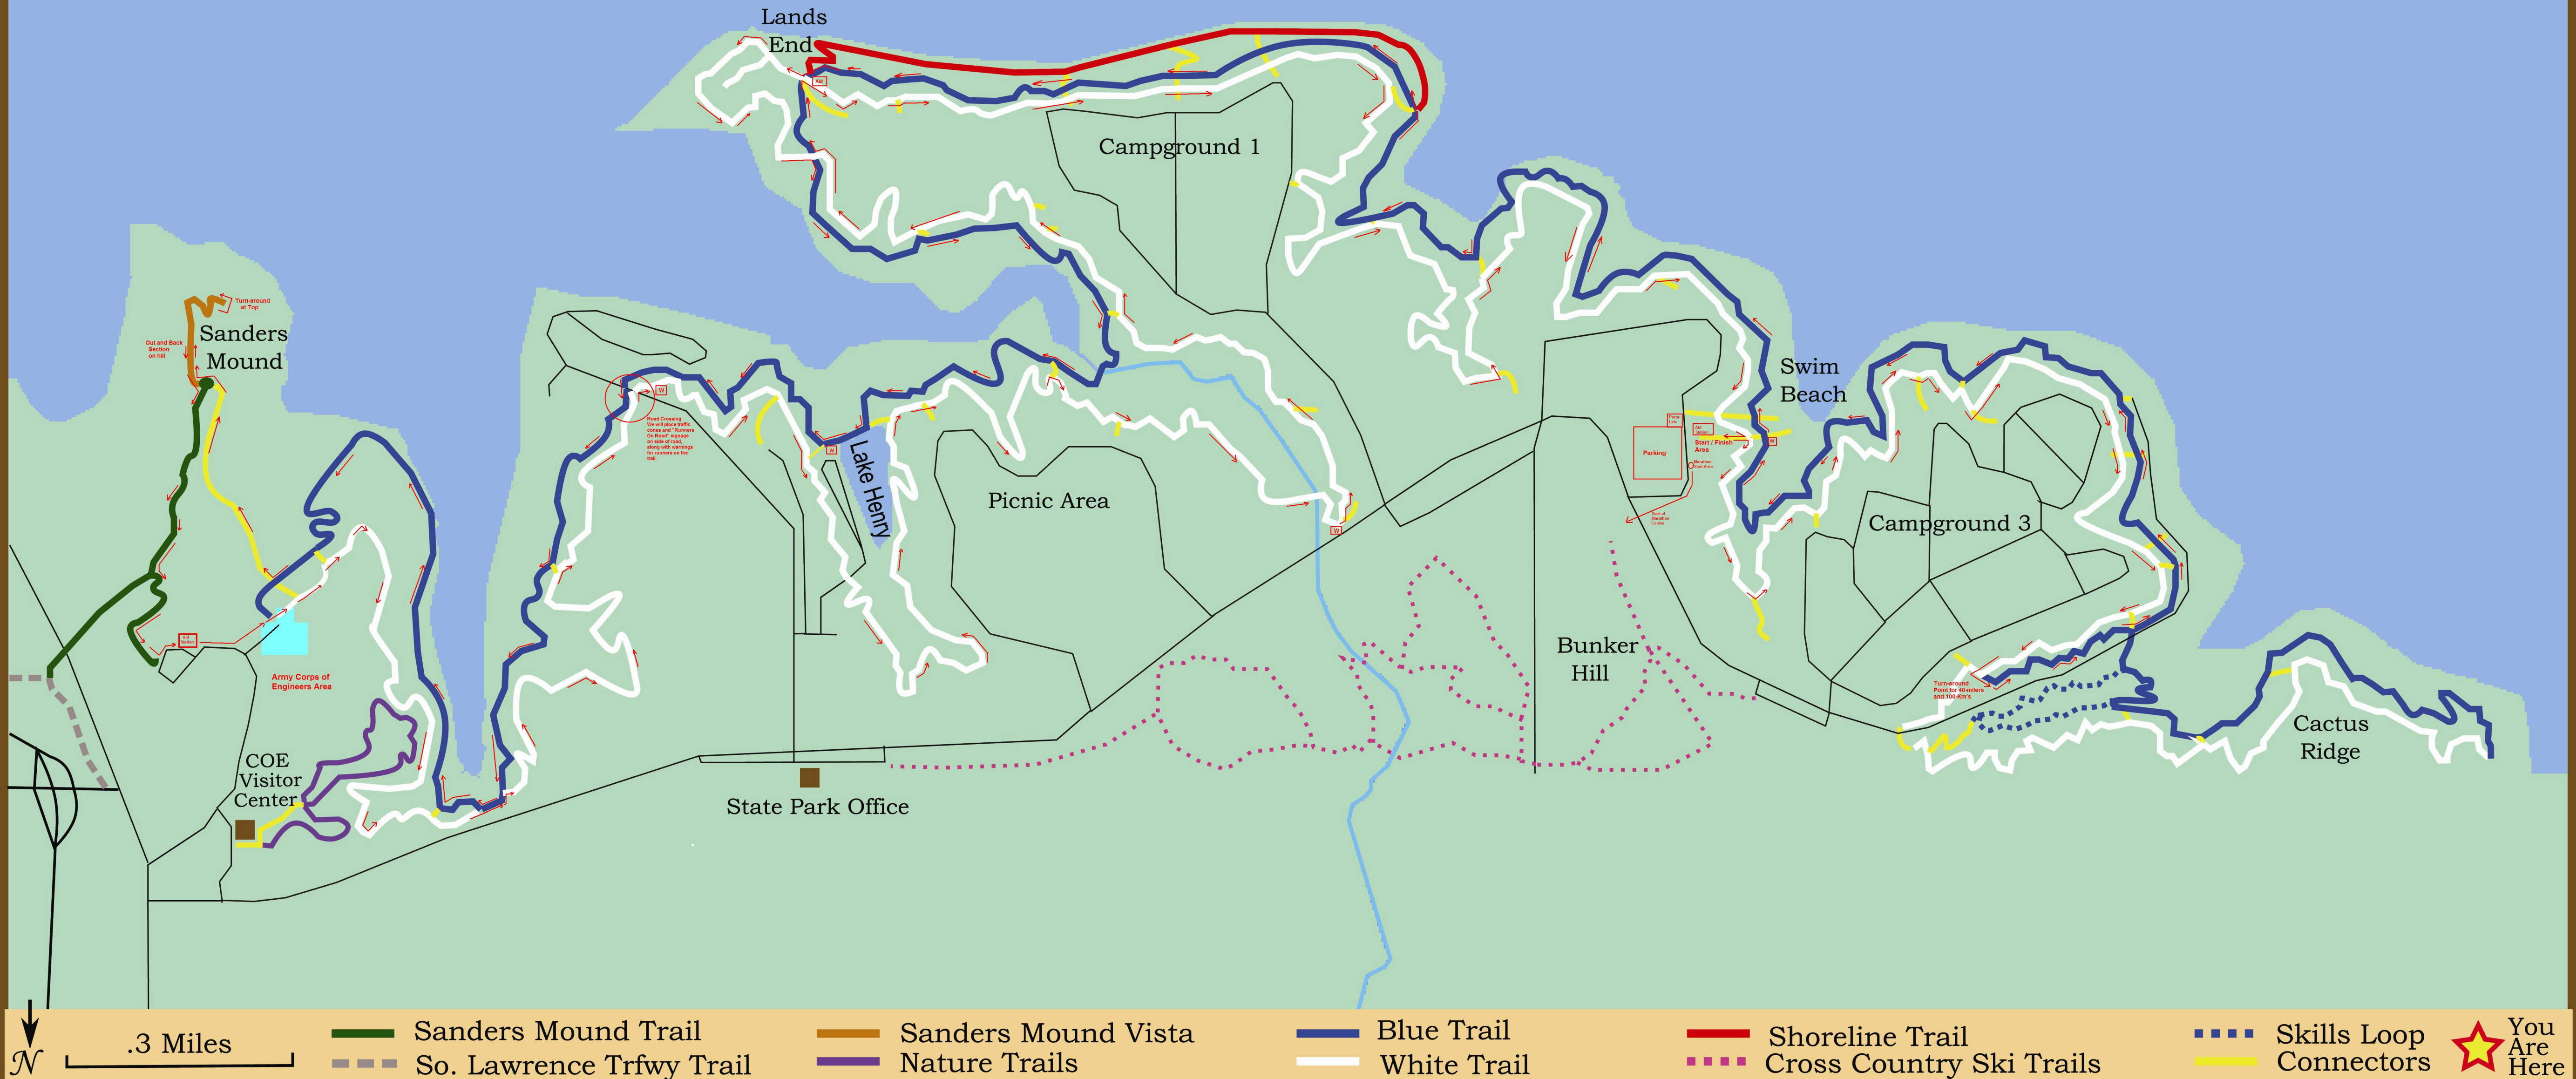

CLINTON LAKE NORTH SHORE TRAILS

The North Shore Trails are a cooperative effort of the Kansas Trails Council, the US Army Corps of Engineers, Clinton State Park and the Lawrence Mountain Bike Club.