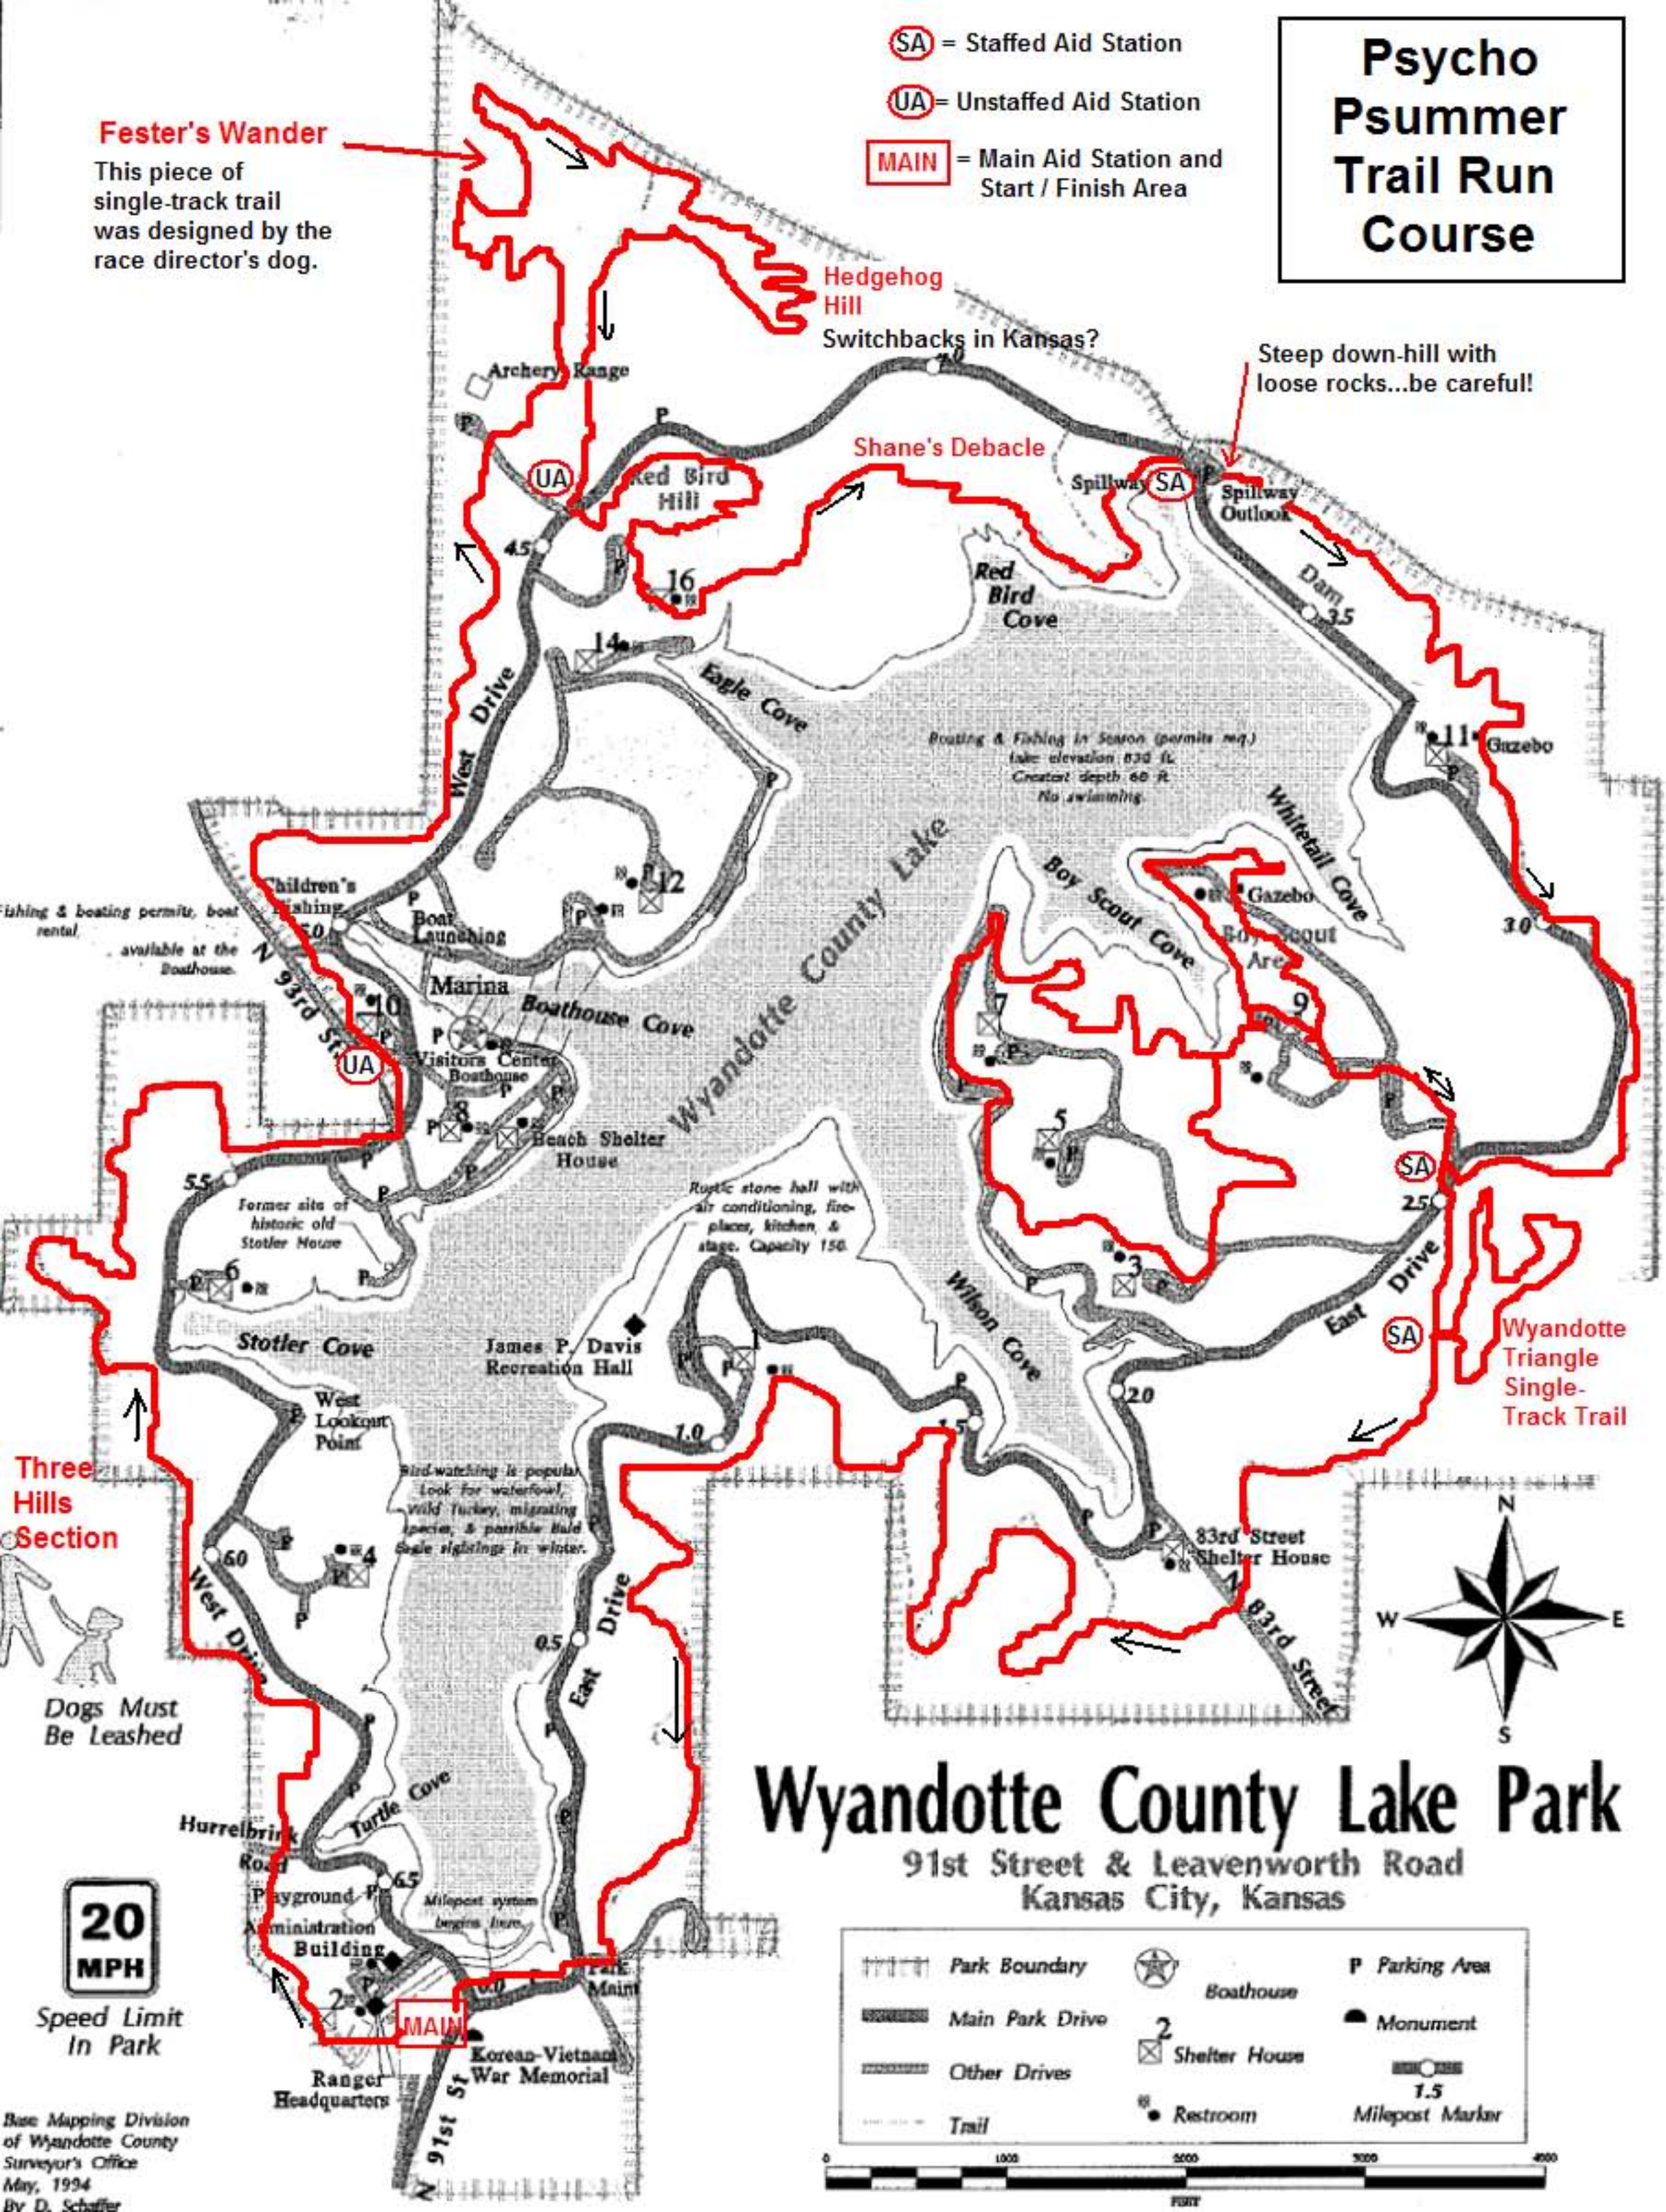

Psycho Psummer Trail Run Course

SA = Staffed Aid Station

UA = Unstaffed Aid Station

MAIN = Main Aid Station and Start / Finish Area

Fester's Wander

This piece of single-track trail was designed by the race director's dog.

Hedgehog Hill

Switchbacks in Kansas?

Steep down-hill with loose rocks...be careful!

Shane's Debacle

Fishing & boating permits, boat rental, available at the Boathouse.

Boating & Fishing in Season (permits req.)
Lake elevation 830 ft.
Greatest depth 60 ft.
No swimming.

Three Hills Section

Dogs Must Be Leashed

20 MPH
Speed Limit In Park

Base Mapping Division of Wyandotte County Surveyor's Office
May, 1994
By D. Schaffer

Wyandotte County Lake Park

91st Street & Leavenworth Road
Kansas City, Kansas

	Park Boundary		Boathouse		Parking Area
	Main Park Drive		Shelter House		Monument
	Other Drives		Restroom		1.5 Milepost Marker
	Trail				